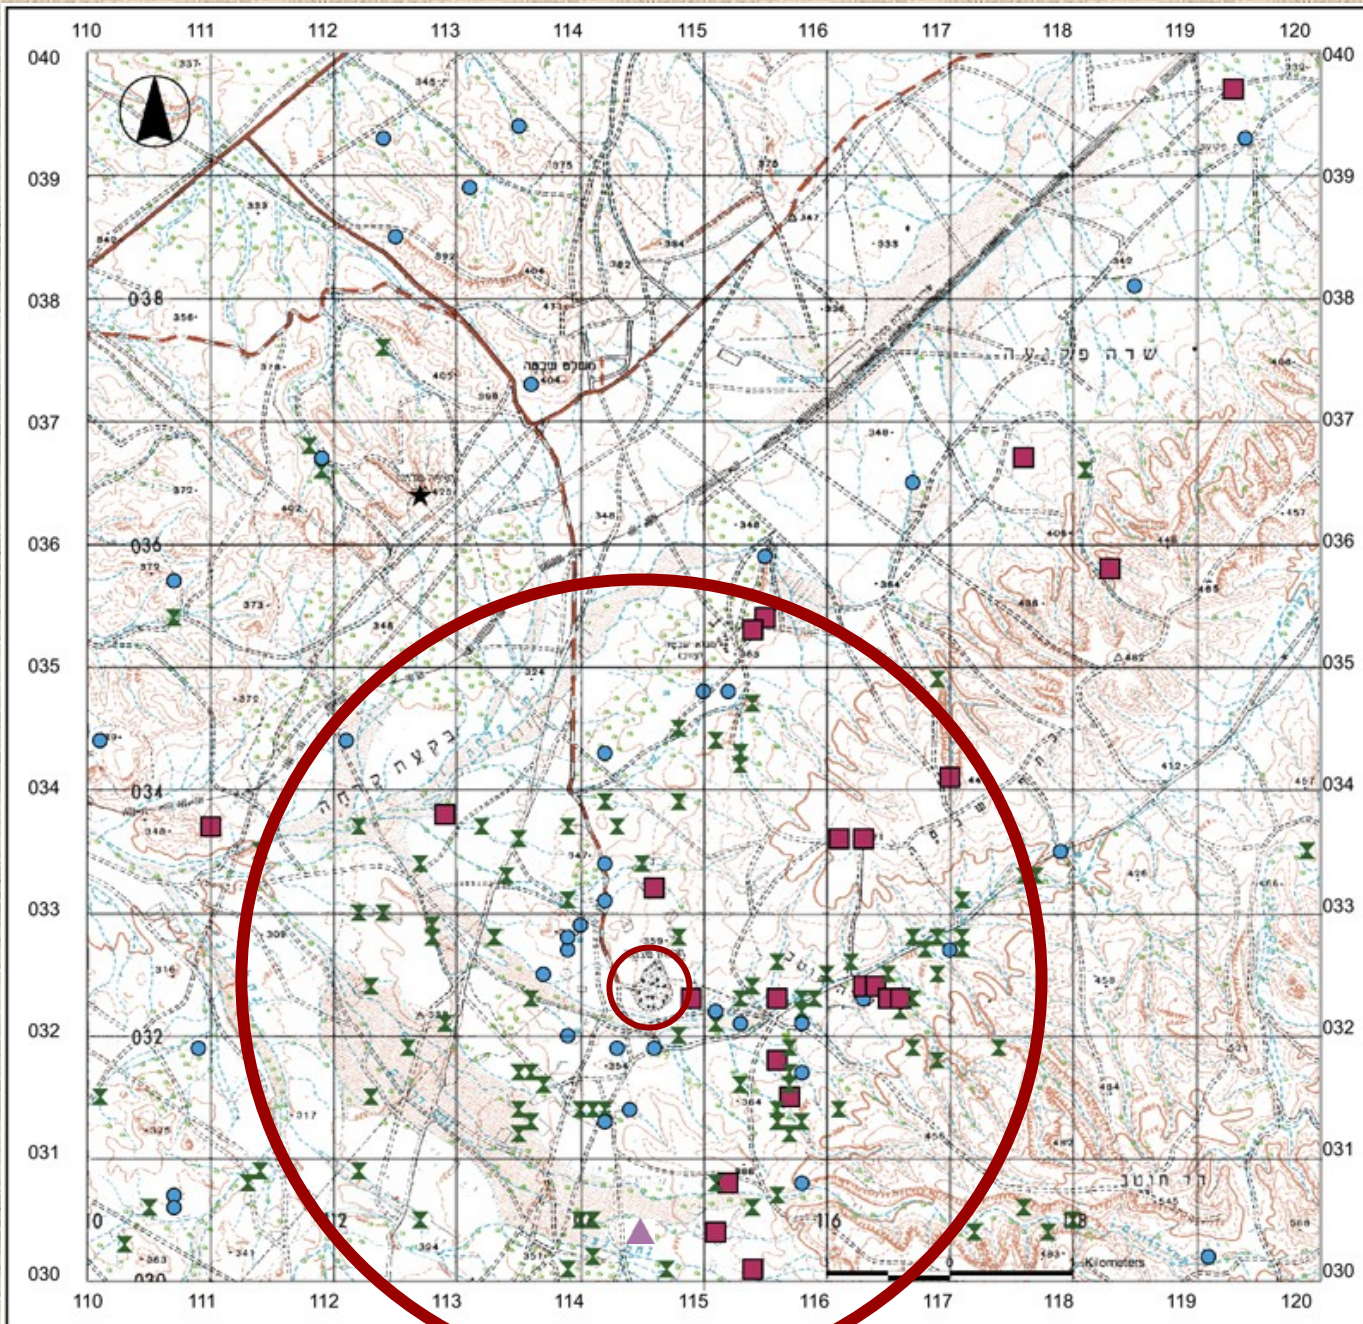

Map of Shivta

Legend:

- Byzantine Farm
- ▲ Islamic Farm
- ★ Monastery
- ⋈ Tower
- ⬡ Cistern

Most of the farms are located in close range to Shivta.